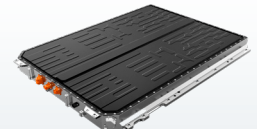

Superior Performance

Class-Leading Performance. Freedom to Travel in Every Scenario.

ZEEKR Magic Carpet Air Suspension with CCD
Responds to the road ahead and adapts instantly — smoothing out uneven terrain, stabilising every turn, and keeping every ride serene even when the road gets rough.

Akebono Front Four-Piston Calipers*
Engineered for high-performance braking — offering strong stopping power and unwavering control for a truly confident drive.

Front Double Wishbone + Independent Rear Five-Link Suspension
Ensures superior stability, precise handling, and enhanced ride comfort — delivering a smooth, controlled driving experience across every road condition.