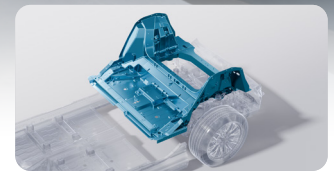

Auto Lane Change (ALC)
Intelligently assists with lane changes by monitoring surrounding traffic and executing smooth, safe transitions.

One-Piece Die-Cast Rear Aluminum Body
Reduces body distortion by 16% after rear impacts while enhancing overall rigidity. With 82 fewer parts and approximately 820 fewer welding points, it delivers improved structural integrity, safety, and manufacturing precision for a stronger, more refined build.